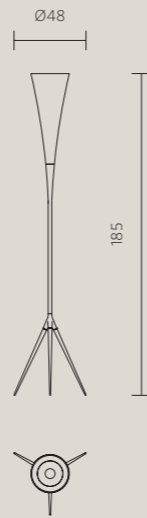

DE-LUX B8

1955

DETAILS

Mounting	Materials	Weight (Kg)
Floor lamp	aluminum/iron	4,50

RATING

Bulb type	Working voltage	Protection
1 x LED max 11W E27	220/240 V	Class II/IP 20

FINISHING

 TDB410-0606 gold
 TDB410-2121 silver